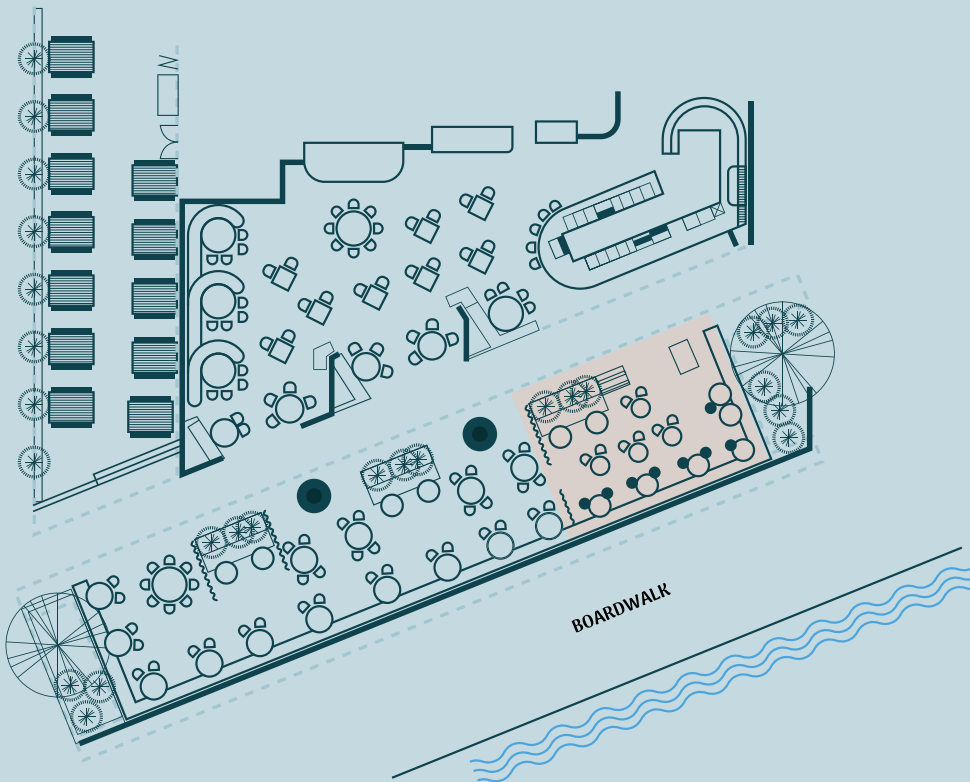

RIVERSIDE BAR

Perfect for that smaller celebration where you want the best of everything, the Fosh Riverside Bar fits the bill. Perfectly positioned on the river front it's ideal for a lunch or dinner to remember, or the swishest of cocktail parties.

	Seated	Canapé
Riverside Bar	N/A	40

The furniture layout provided is only indicative and will be custom-tailored to suit the specific requirements of each event.