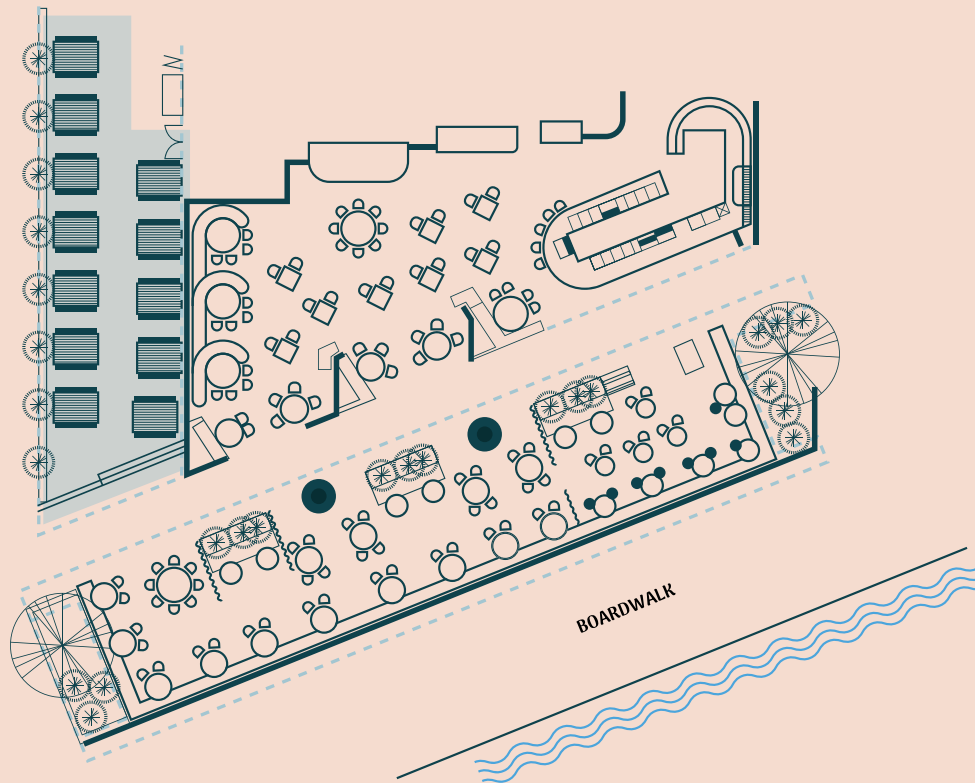

FOSHTAILS

This open-air space by the river is perfect for a posh picnic, garden party or a casual celebration. Talk with our team about curating a menu that reflects the vibe of your event, starring the freshest of fresh seafood.

	Seated	Canapé
FoshTails	72	120

The furniture layout provided is only indicative and will be custom-tailored to suit the specific requirements of each event.