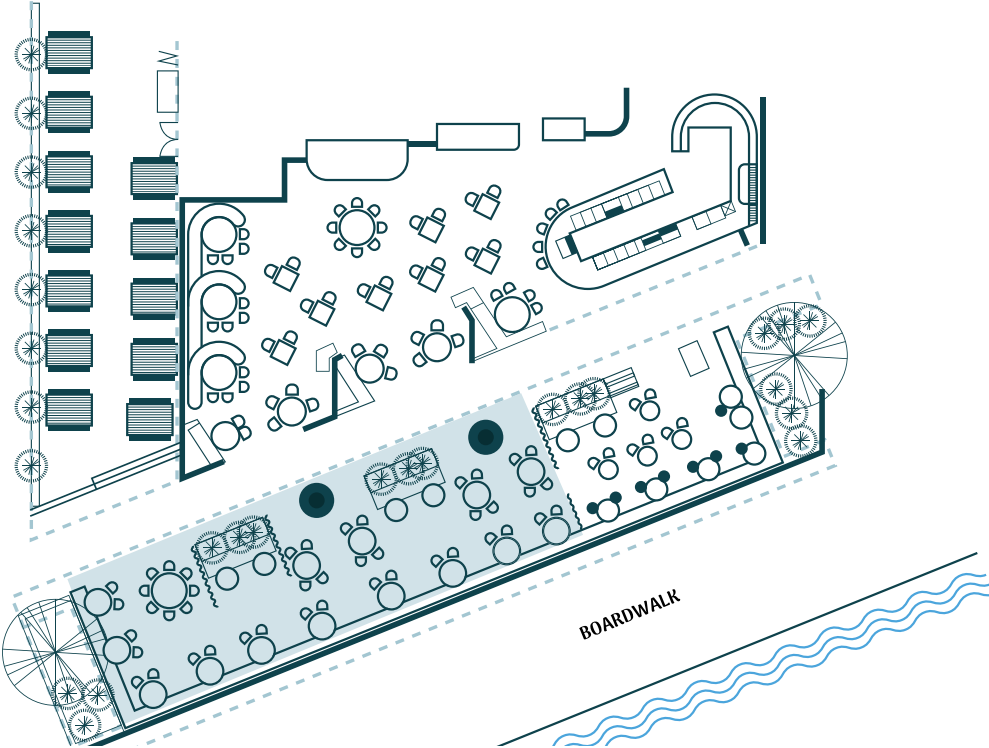

The furniture layout provided is only indicative and will be custom-tailored to suit the specific requirements of each event.