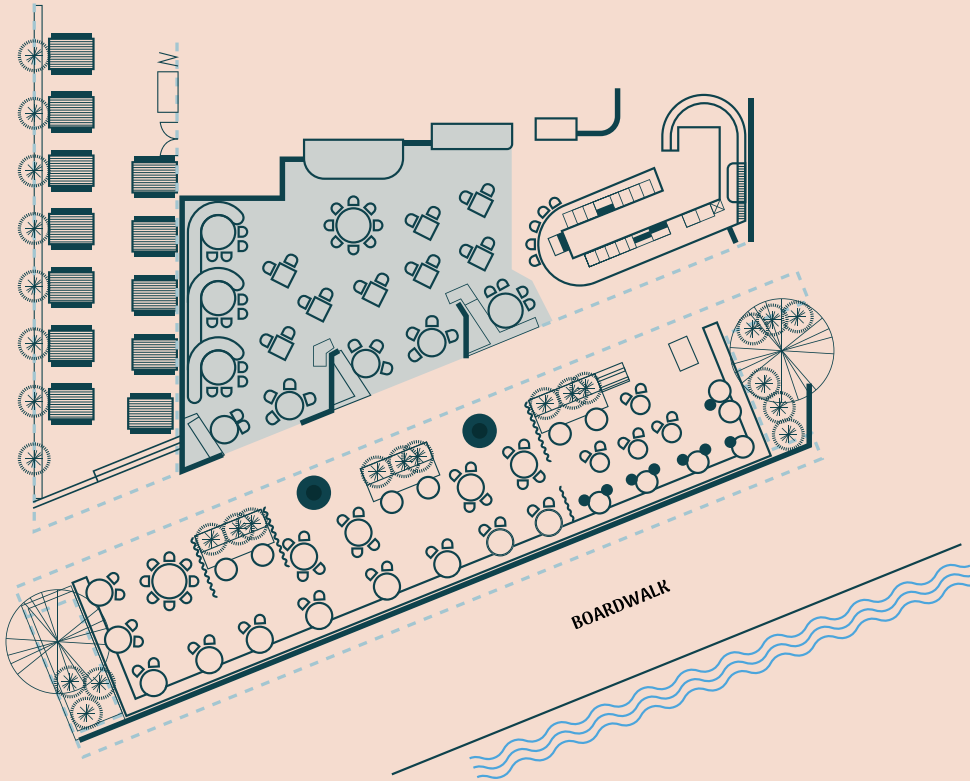

FOSH INTERNAL

Forget everything you know about function spaces - Fosh is first and foremost a restaurant, conceived and created as an elegant dining destination. Our team will create a unique atmosphere, for a lavish banquet or a stylish cocktail party.

	Seated	Canapé
Fosh Internal	75	100

The furniture layout provided is only indicative and will be custom-tailored to suit the specific requirements of each event.