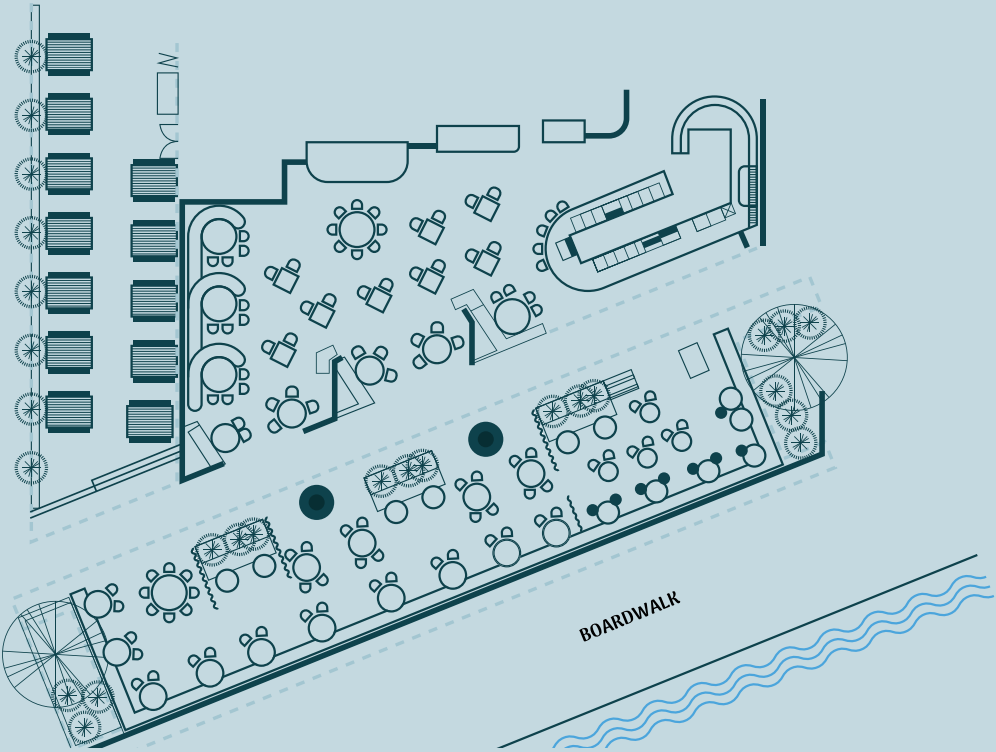

The furniture layout provided is only indicative and will be custom-tailored to suit the specific requirements of each event.