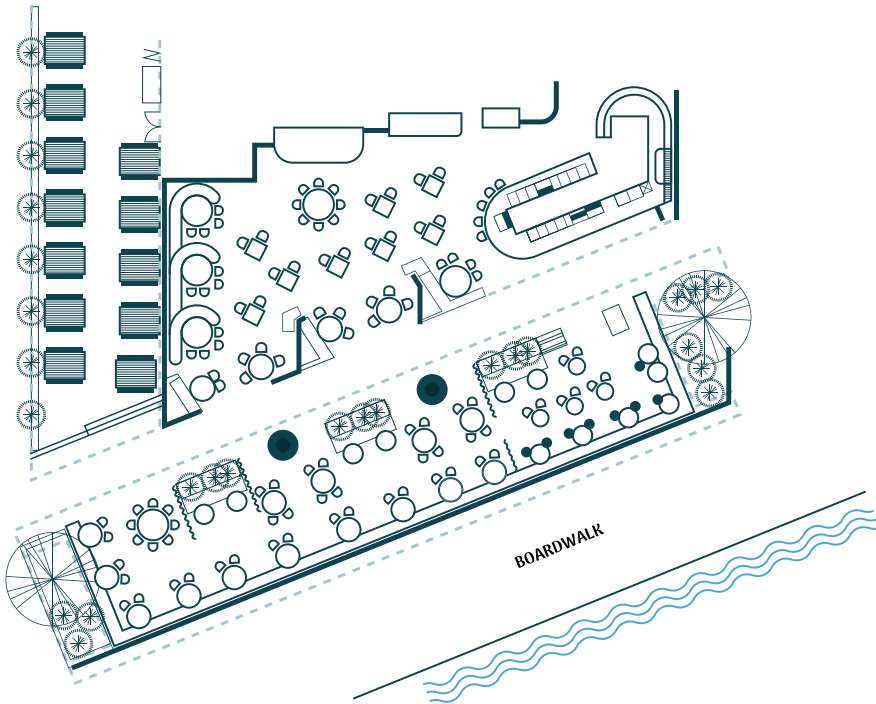

	Seated	Canapé
Full Venue	140 max	200 max
Fosh Internal	75	100
Riverside Dining	60	80
Riverside Bar	N/A	40
FoshTails	72	120

P2

The furniture layout provided is only indicative and will be custom-tailored to suit the specific requirements of each event.

	Seated	Canapé
Full Venue	140 max	200 max

The furniture layout provided is only indicative and will be custom-tailored to suit the specific requirements of each event.